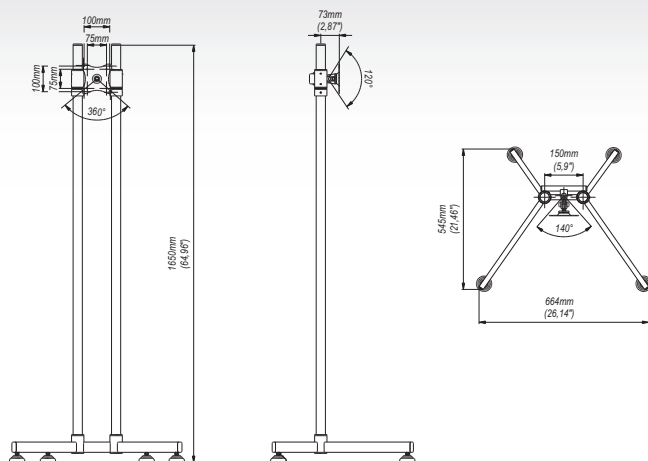

## Features

- 1 UNIVERSAL  
VESA 75x75, 100x100
- 2 ADJUSTABLE HEIGHT.  
variable from 1650 mm
- 3 QUICK INSTALLATION  
easy installation of the product

## Technical Data

75x75 mm 100x100 mm	14"-26"	10 Kg	min. 75x75 mm max. 100x100 mm
120°	1650 mm	360°	

## Trade Information

Index	Colour	Package	EAN
SV52c-B	■	■	5908252960767
SV52s-B	■	■	5908252960774

Package Dimensions [mm] (H x W x D)	1670x675x555
Weight [Kg]	15